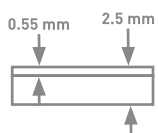

LAND OAK GREY 1017

A super tough wearlayer to take on the challenges of the busiest household.

XL