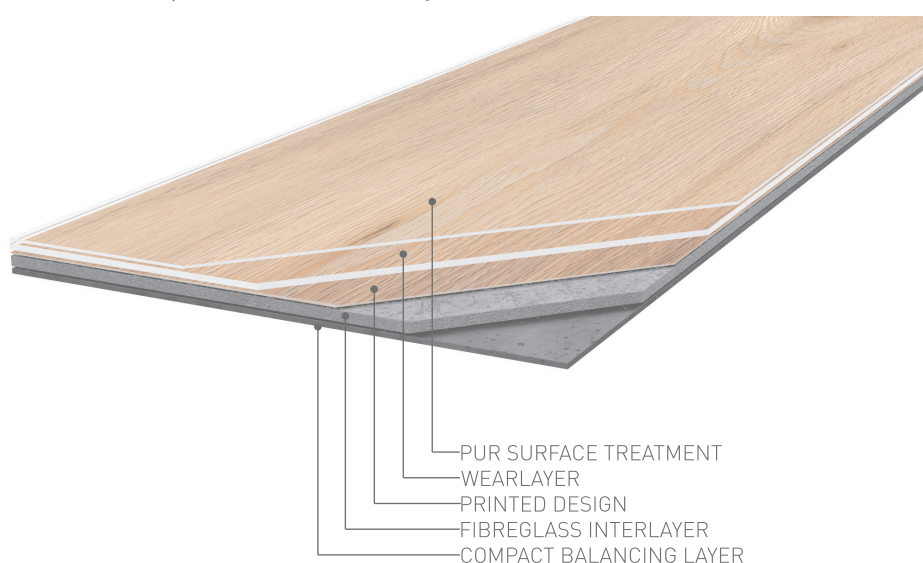

The **Virtuo Classic 55 XL** range of glue down planks brings you the very latest colours and ultra-realistic designs in an impressive, oversized plank. These durable and waterproof planks combine low maintenance practicality with true designer elegance in any room of your home. Your family, including the four-legged members, can enjoy healthy living with Virtuo Classic 55 XL's super low VOC emissions, 0.5mm wearlayer and tough PUR surface protection. This permanent installation method guards against any shrinkage or expansion of the planks making them ideal for Australian conditions where extremes of temperature are common.

Gerflor's superior design and construction method gives you and your family the peace of mind of knowing that your flooring will look and perform well for years to come.

* Our goods come with guarantees that cannot be excluded under the Australian Consumer Law. You are entitled to a replacement or refund for a major failure or for compensation for any other loss or damage. You are also entitled to have the goods repaired if the goods fail to be of acceptable quality and the failure does not amount to a major failure.

For more details call 1800 060 785 or visit gerflor.com.au

VIRTUO RANGE to view other products visit gerflor.com.au

RANGE	SIZE (mm)	APPLICATION	THICKNESS (mm)	WEAR LAYER (mm)	LAYING	GUARANTEES RESIDENTIAL/ COMMERCIAL	DESIGNS	SCOTIA
Virtuo Classic 55 XL	230 x 1500	Domestic/ commercial	2.5	0.55	Glue down - Dryback	15/10 years	10	NA
Virtuo Premium	184 x 1219	Domestic/ commercial	5	0.55	Glue down - Dryback	15/10 years	6	NA
Virtuo Rigid 55 Lock (Hybrid)	225 x 1524	Domestic/ commercial	6.0	0.55	Looselay - Interlocking clic system	15/10 years	8	Available