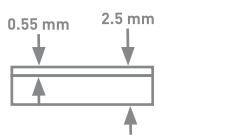

EMPIRE PEARL 1014

The superior surface treatment
makes cleaning effortless.

XL