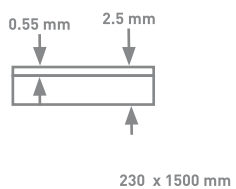

EMPIRE CLEAR

1012

A genuine water-lover that is at home in any room, including bathrooms and kitchens.

XL