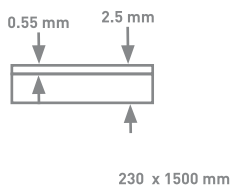

XL

QUIET

EASY TO CLEAN

VERY LOW VOC'S

ULTRA-TOUGH

REALISTIC

WATERPROOF