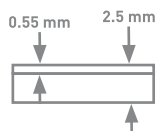

230 x 1500 mm

XL

To learn more about
Virtuo Classic 55 XL flooring
please visit [gerflor.com.au](https://www.gerflor.com.au) or
call our Customer Service team
on **1800 060 785**.

EMPIRE SAND 1015

AUS19014