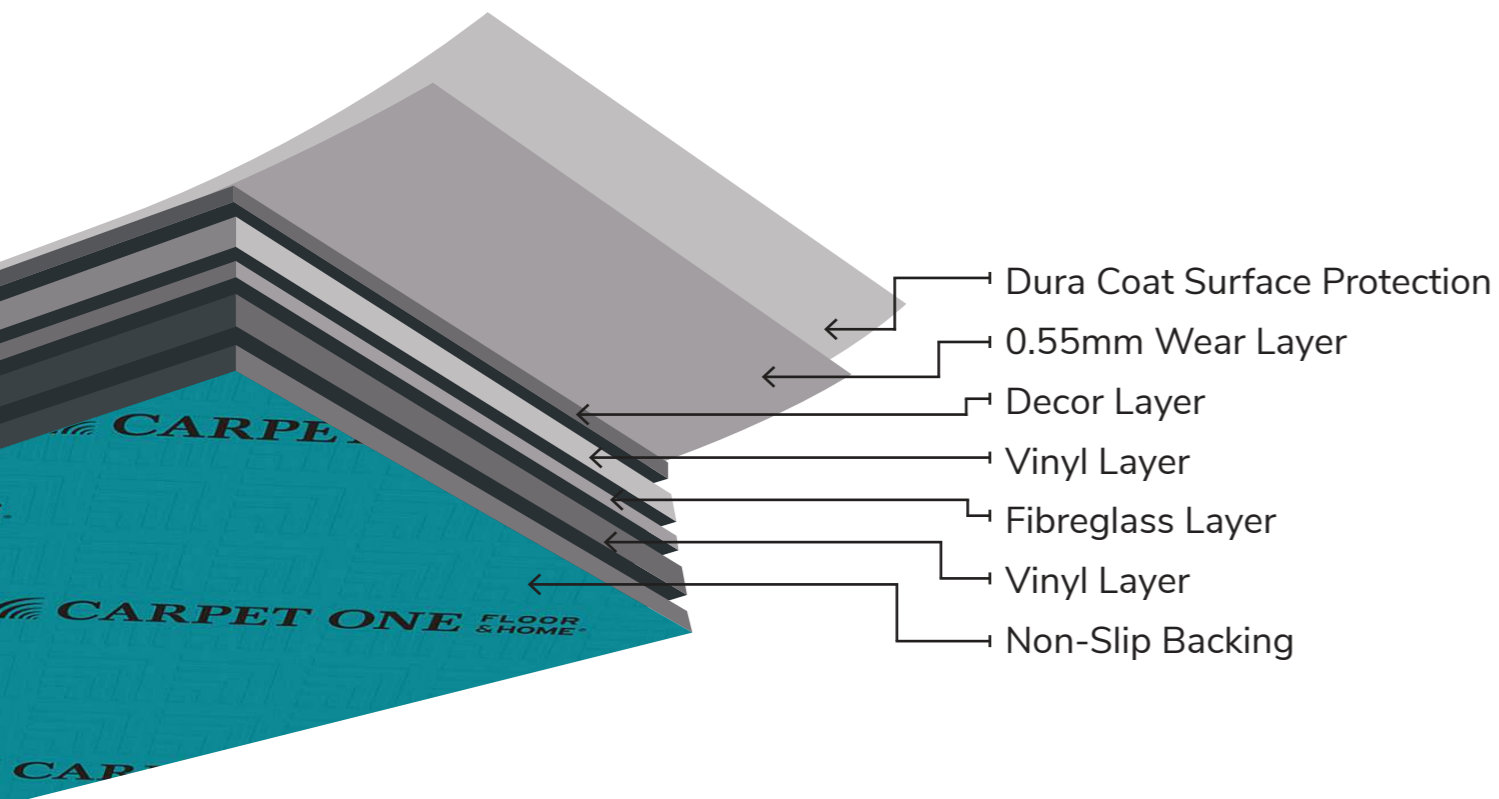

[invincible.™]

Apex

Apex

Apex features a wide selection of colours, from the rich warm tones of Queensland Spotted Gum to the subtle cool hues of Cracked Oak. The surface texture has been carefully selected for each colour to complement the design and ensure a realistic look and feel. With a long plank format and micro beveled edge, this floor will create an eye-catching impact in all areas of your home.

Not only does Apex deliver exceptional visuals, but also offers all the benefits of luxury modular flooring. Containing a fibreglass reinforcement layer throughout the plank, it provides superior structural stability. With a heavy-duty wearlayer combined with Dura Coat surface protection, you can be confident that your floor will look newer for longer and withstand the coming and goings of a busy household. Apex requires low maintenance, leaving you more time for the things you enjoy most.

With its style, durability and comfort, Apex is the perfect fit for your home.

<p>4.5 MM</p> <p>TOTAL THICKNESS</p>	<p>0.55 MM</p> <p>WEARLAYER</p>	<p>1.5 M</p> <p>L FORMAT</p> <p>LONG FORMAT</p>
<p>PUR + MATTE</p> <p>SURFACE TREATMENT</p>	<p>MICRO BEVEL EDGE</p>	<p>REALISTIC DESIGN</p>
<p>WATER RESISTANT</p>	<p>SLIP RESISTANT</p>	<p>EXTREME DURABILITY</p>
<p>COMFORT UNDERFOOT</p>	<p>QUICK + EASY MAINTENANCE</p>	<p>KIDS + PET FRIENDLY</p>

LUXURY VINYL TILE COLLECTION

PRODUCT SPECIFICATIONS

Plank Size: 228.6mm x 1524mm

Total thickness: 4.5mm

Wearlayer: 0.55mm

Planks per carton: 7 planks

M² per carton: 2.44m²

Usage: Residential / Light Commercial