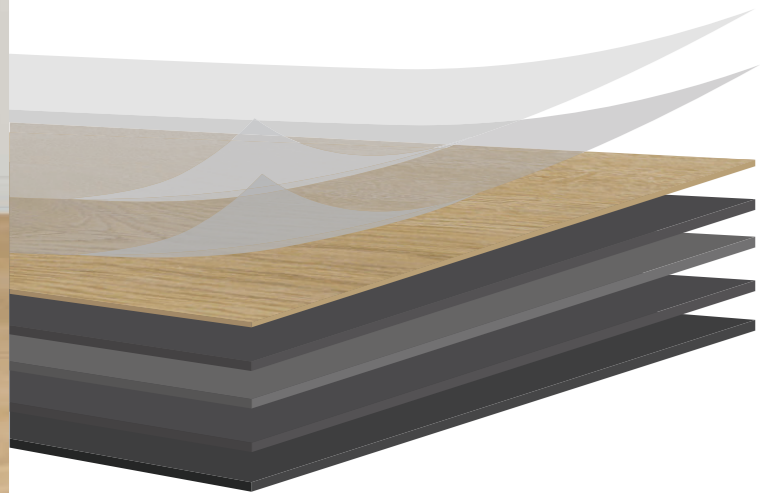

CUSHIONWOOD XL

COAST TO COUNTRY

Transform your home with Kenbrock

CUSHIONWOOD XL

COAST TO COUNTRY

This remarkable collection is a true testament to the diverse charm of the Australian coastline and vast countryside, from the iconic white sandy beaches of Jervis Bay, to breathtaking landscapes of the Great Otway National Park. The Gum trees along the Murray River and imposing Blackbutts found in the New England Tablelands are a sight to behold.

Experience the essence of Australian wood species with Cushionwood XL. Each colour has been carefully selected with a stylised surface texture to bring a touch of nature into your home. With the combination of long plank design, micro bevel edge and matte finish, this range is both aesthetically pleasing and highly practical.

The fiberglass reinforcement layer ensures exceptional structural stability and durability. The Dura Coat surface protection and robust wear layer instils confidence that your floor can withstand the hustle and bustle of daily foot traffic. With its water and slip resistance, this range is ideal for households filled with activity. Requiring minimal maintenance, Cushionwood XL gives you more time for the things you love.

1. PUR Surface Protection
2. 0.55mm Wear Layer
3. Design Layer
4. Resilient Comfort Layer
5. Fibreglass Core
6. Resilient Comfort Layer
7. Non-slip Backing Layer

Jervis Oak

Stokes Oak

Rottnest Oak

Stway Oak