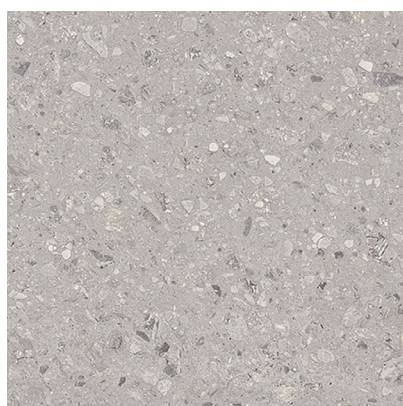

STONE 55

SUSTAINABILITY
AT GERFLOR

Virtuo Stone 55 tiles are ideal for permanent, glued installation to prevent any expansion or contraction in areas where temperature fluctuations are frequent. Some regions of Australia can face scorching heat and freezing cold. Factors such as underfloor heating, direct sunlight exposure and variations in maximum and minimum temperatures all affect whether a loose lay or glued system is more appropriate for your needs.

For more details call 1800 060 785 or visit gerflor.au

VIEW IMAGES OF THE VIRTUO RANGE

STONE 55

2421 Curton Charcoal

2422 Granito Grey

2423 Concrete Grey

2424 Aquitaine Ash

2425 Curton Stone

2426 Granito Smoke

2427 Aquitaine Pearl

2428 Aquitaine Bister

STONE 55

CURTON CHARCOAL
2421

COFFEE
ESPRESSO
MACC
P
LATTE
MOCHA
HAND-POURED COFFEE
TEA

STONE 55

GRANITO GREY
2422