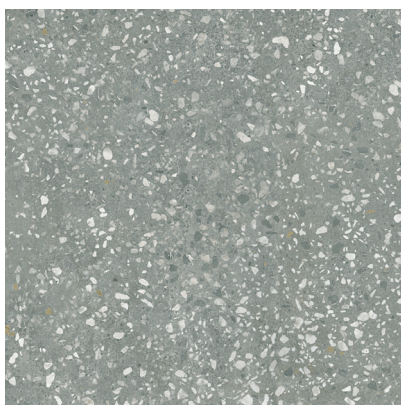

STONE 55

SUSTAINABILITY
AT GERFLOR

Virtuo Stone 55 tiles are ideal for permanent, glued installation to prevent any expansion or contraction in areas where temperature fluctuations are frequent. Some regions of Australia can face scorching heat and freezing cold. Factors such as underfloor heating, direct sunlight exposure and variations in maximum and minimum temperatures all affect whether a loose lay or glued system is more appropriate for your needs.

For more details call 1800 060 785 or visit gerflor.au

VIEW IMAGES OF THE VIRTUO RANGE

STONE 55

2421 Curton Charcoal

2422 Granito Grey

2423 Concrete Grey

2424 Aquitaine Ash

2425 Curton Stone

2426 Granito Smoke

2427 Aquitaine Pearl

2428 Aquitaine Bister

STONE 55

CURTON CHARCOAL
2421

COFFEE
ESPRESSO
MACC
P
LATTE
MOCHA
HAND-POURED COFFEE
TEA

STONE 55

GRANITO GREY
2422