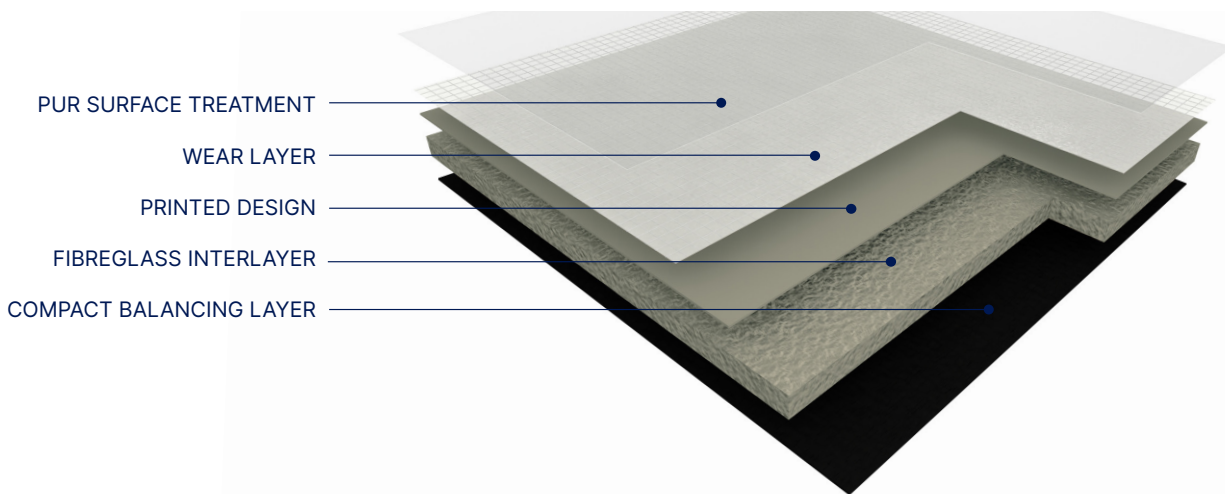

STONE 55

SUSTAINABILITY
AT GERFLOR

Virtuo Stone 55 tiles are ideal for permanent, glued installation to prevent any expansion or contraction in areas where temperature fluctuations are frequent. Some regions of Australia can face scorching heat and freezing cold. Factors such as underfloor heating, direct sunlight exposure and variations in maximum and minimum temperatures all affect whether a loose lay or glued system is more appropriate for your needs.