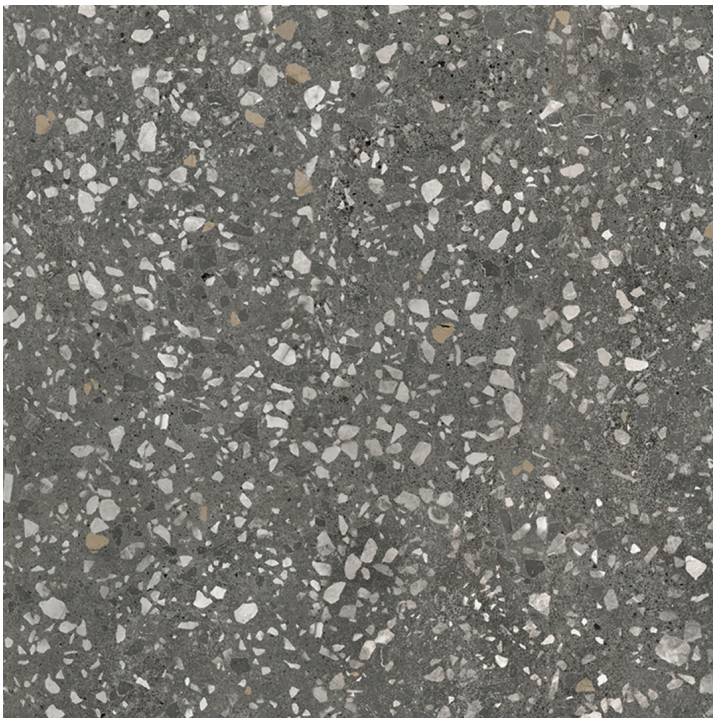

STONE 55

SUSTAINABILITY
AT GERFLOR

Virtuo Stone 55 tiles are ideal for permanent, glued installation to prevent any expansion or contraction in areas where temperature fluctuations are frequent. Some regions of Australia can face scorching heat and freezing cold. Factors such as underfloor heating, direct sunlight exposure and variations in maximum and minimum temperatures all affect whether a loose lay or glued system is more appropriate for your needs.

2426 Granito Smoke

2427 Aquitaine Pearl

2428 Aquitaine Bister

STONE 55

CURTON CHARCOAL
2421

COFFEE
ESPRESSO
MACC
P
LATTE
MOCHA
HAND-POURED COFFEE
TEA

STONE 55

GRANITO GREY
2422