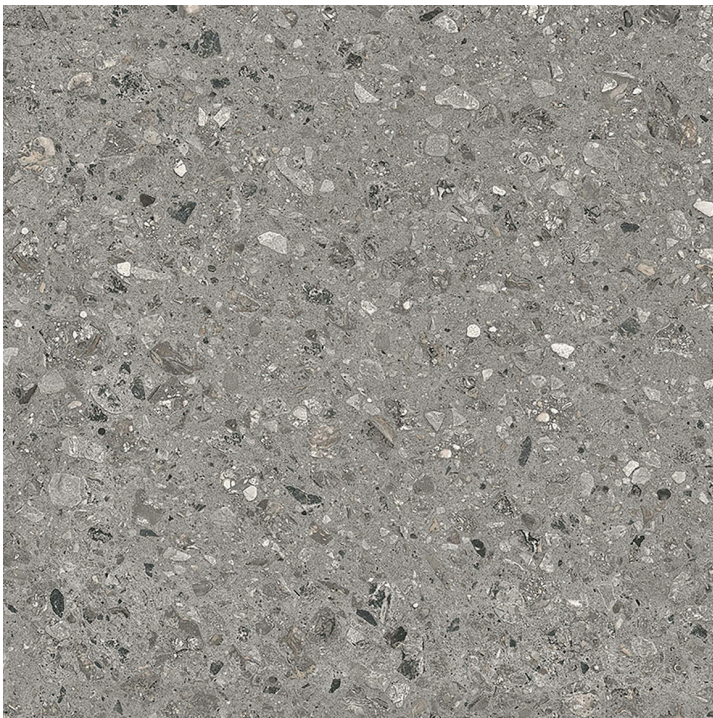

STONE 55

AQUITAINE BISTER
2428